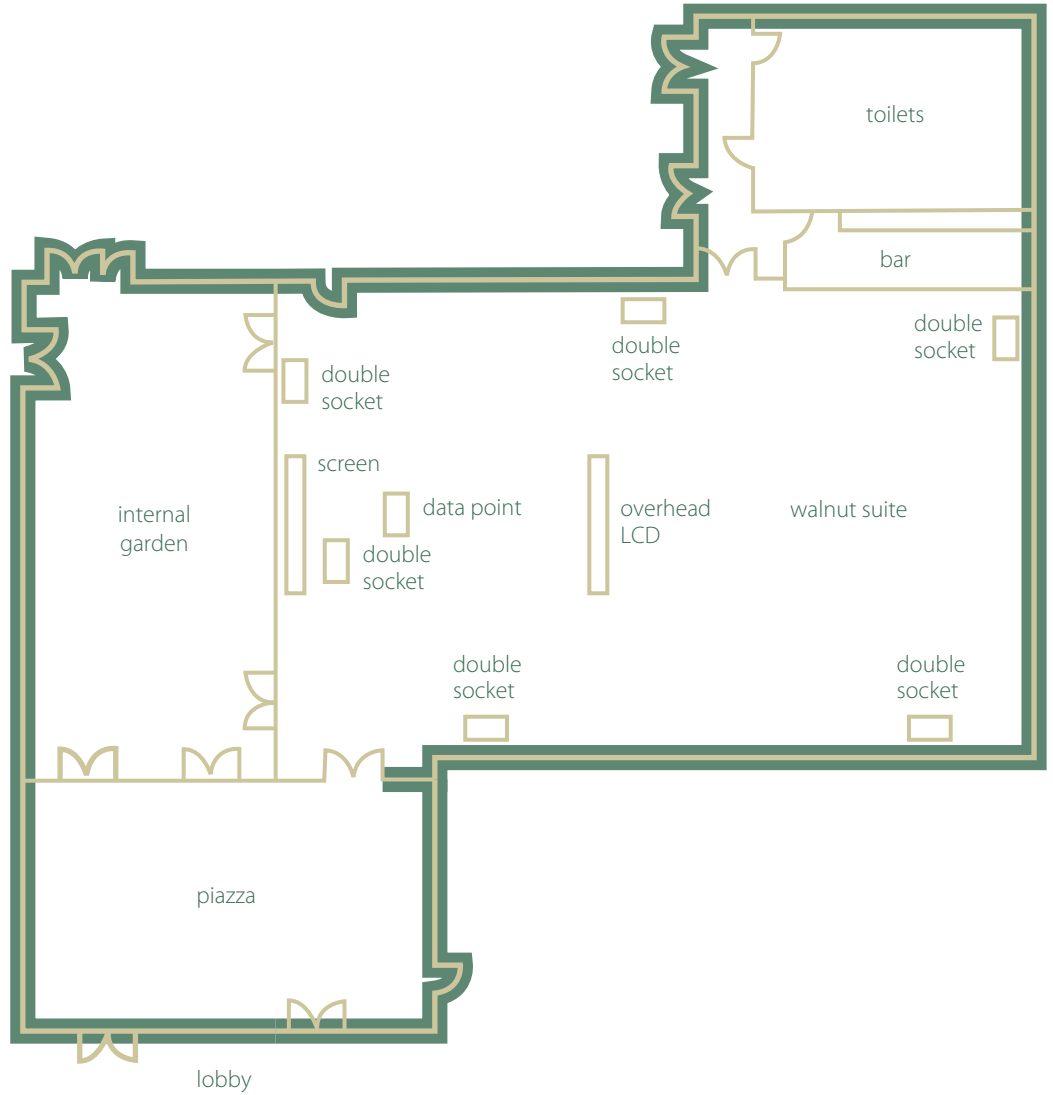

@THEKILLESKIN

The Walnut Suite

room dimensions: 18.2m x 14.1m